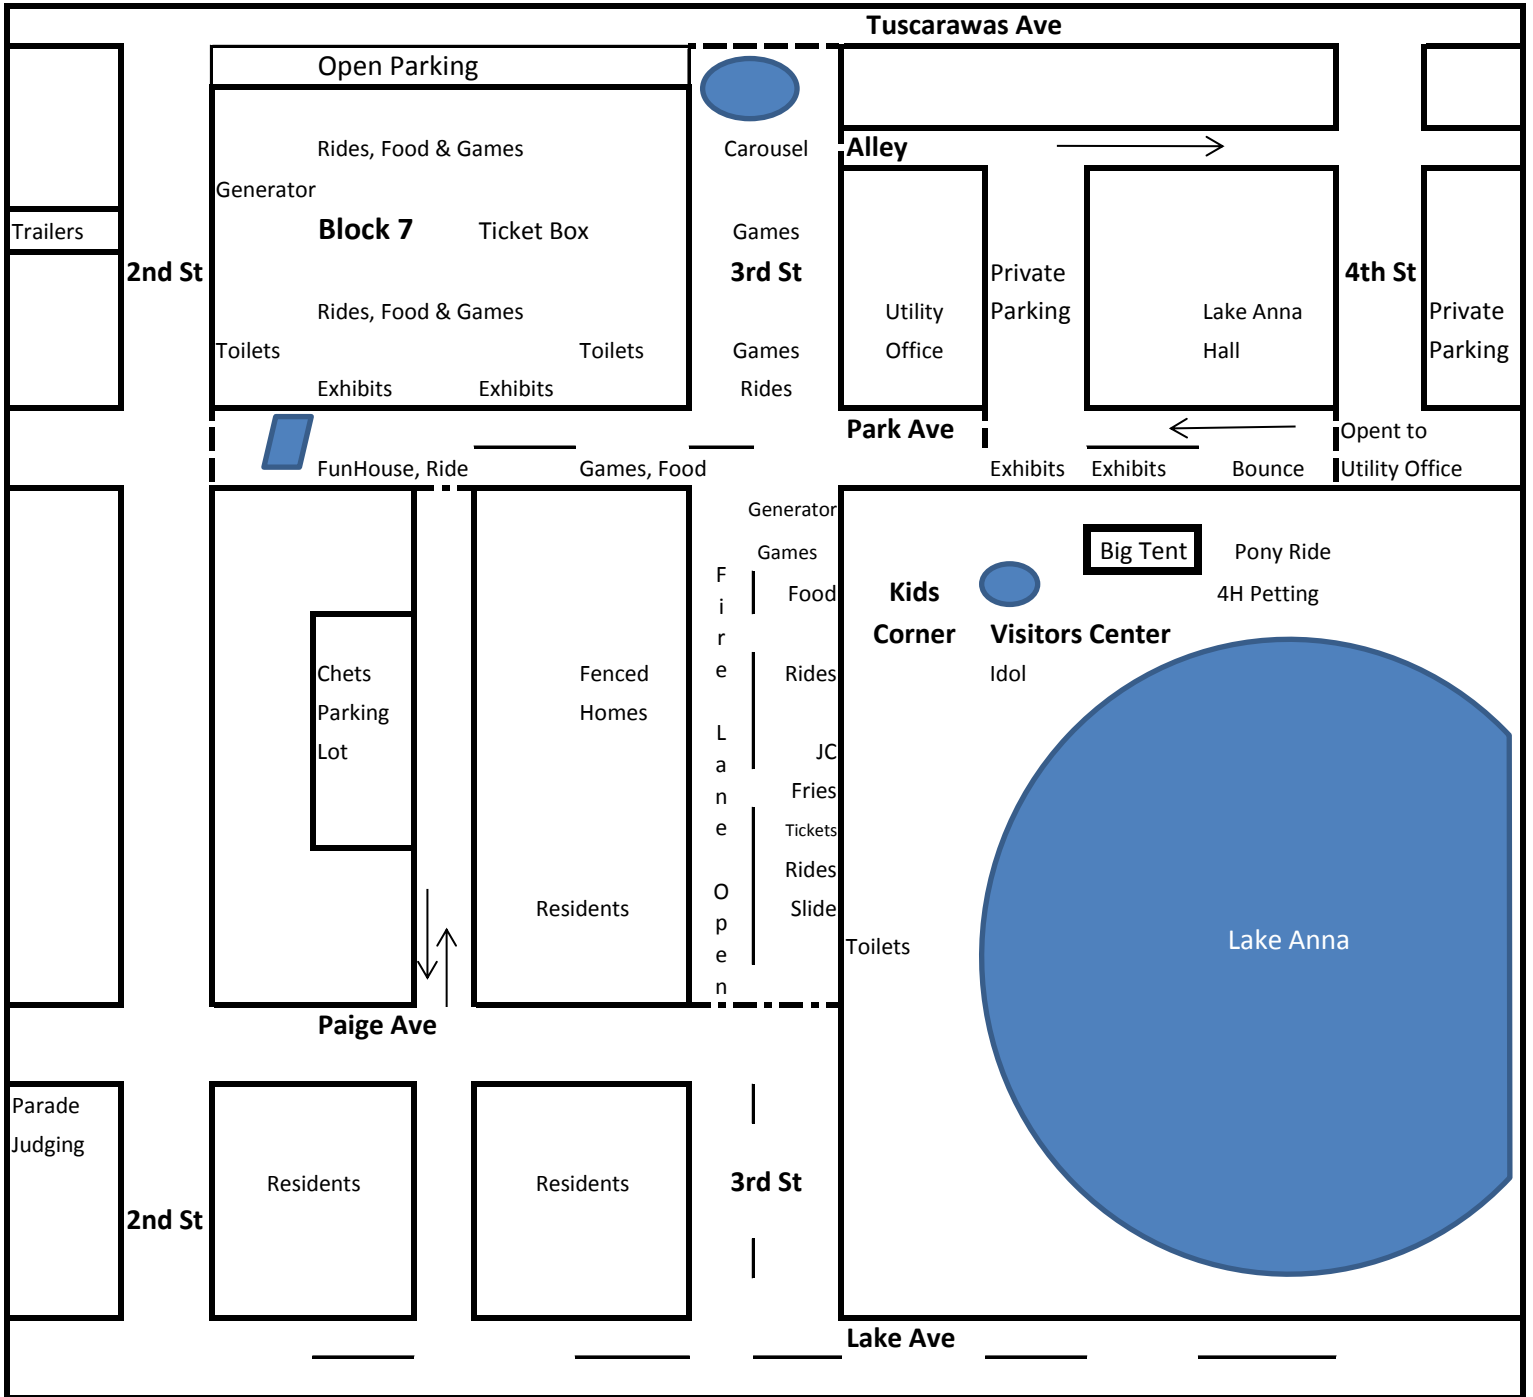

TENTATIVE CHERRY BLOSSOM FESTIVAL LAYOUT

Updated 2/24/16

McDonalds

----- = Temporary Barricades